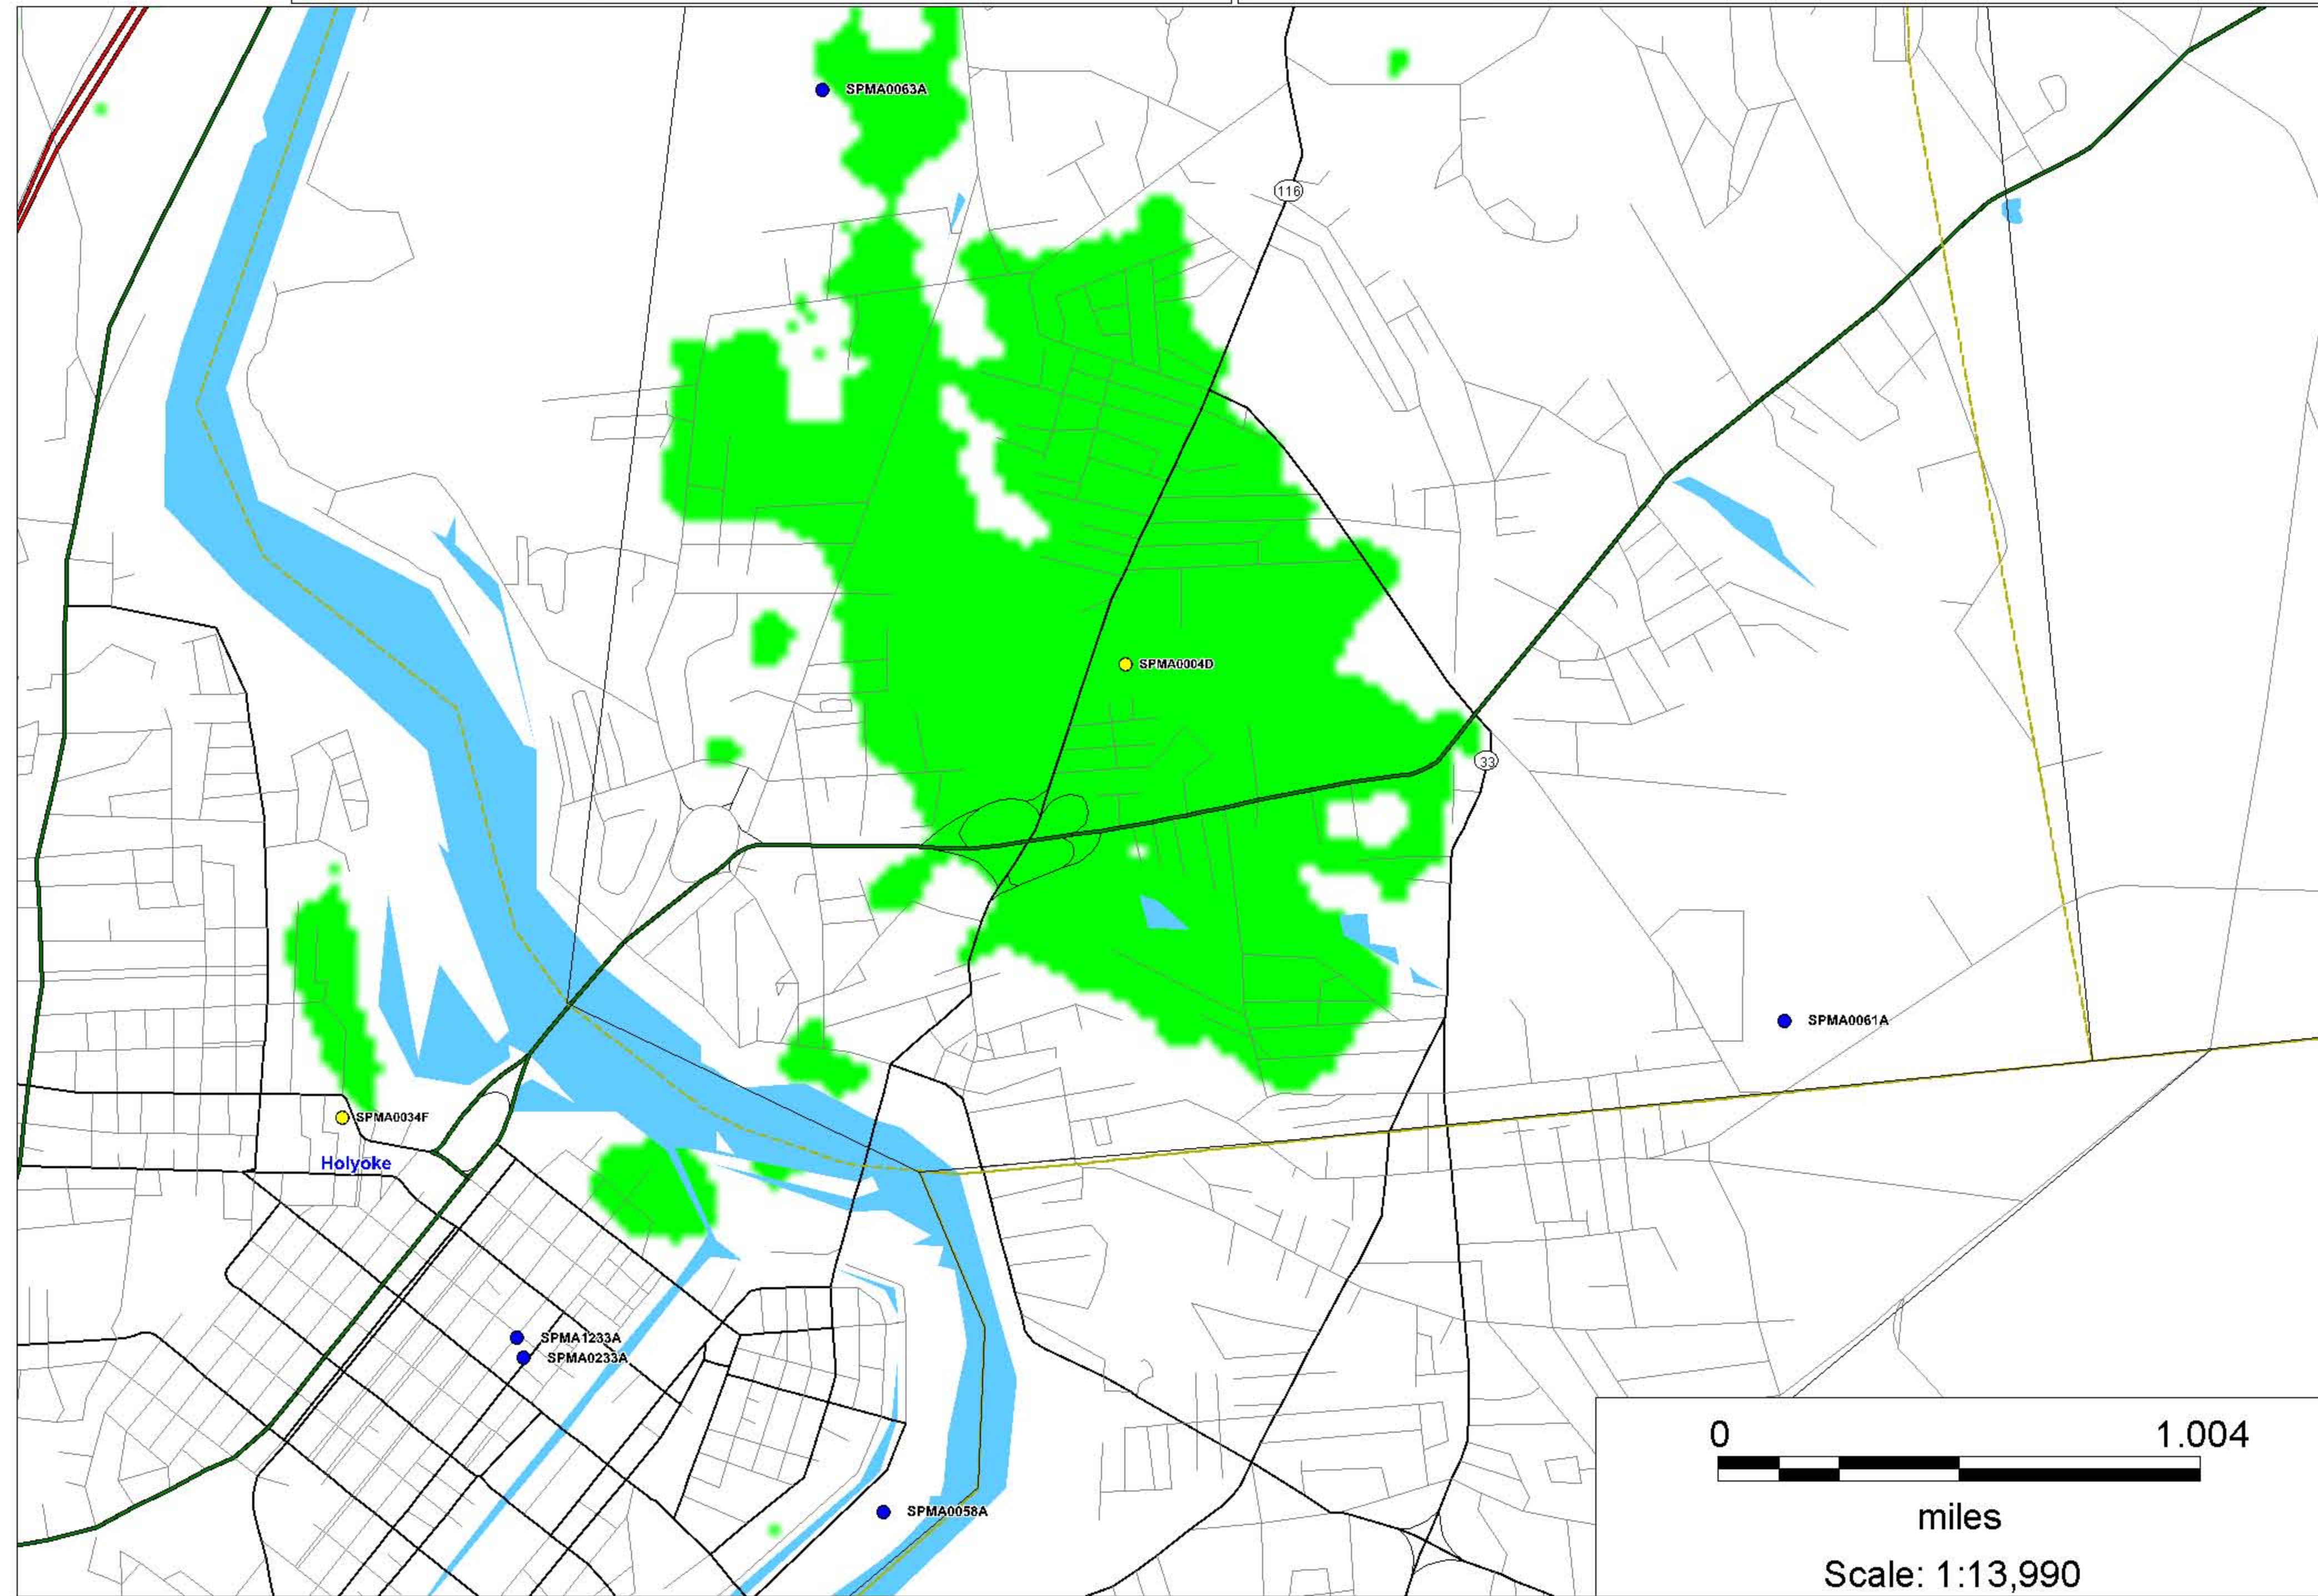

# South Hadley Coverage From Proposed Site (SPM0004D)

**Legend**  
● Existing  
● Proposed

**Signal Strength**  
■ -88 dbm

**Town Boundaries**  
□

# South Hadley Coverage From Existing On-Air Only

**Legend**  
● Existing  
● Proposed

**Signal Strength**  
■ -88 dbm

**Town Boundaries**  
□

# South Hadley Coverage From Existing On-Air + Proposed Site (SPM0004D)

**Legend**  
● Existing  
● Proposed

**Signal Strength**  
■ -88 dbm

**Town Boundaries**  
□