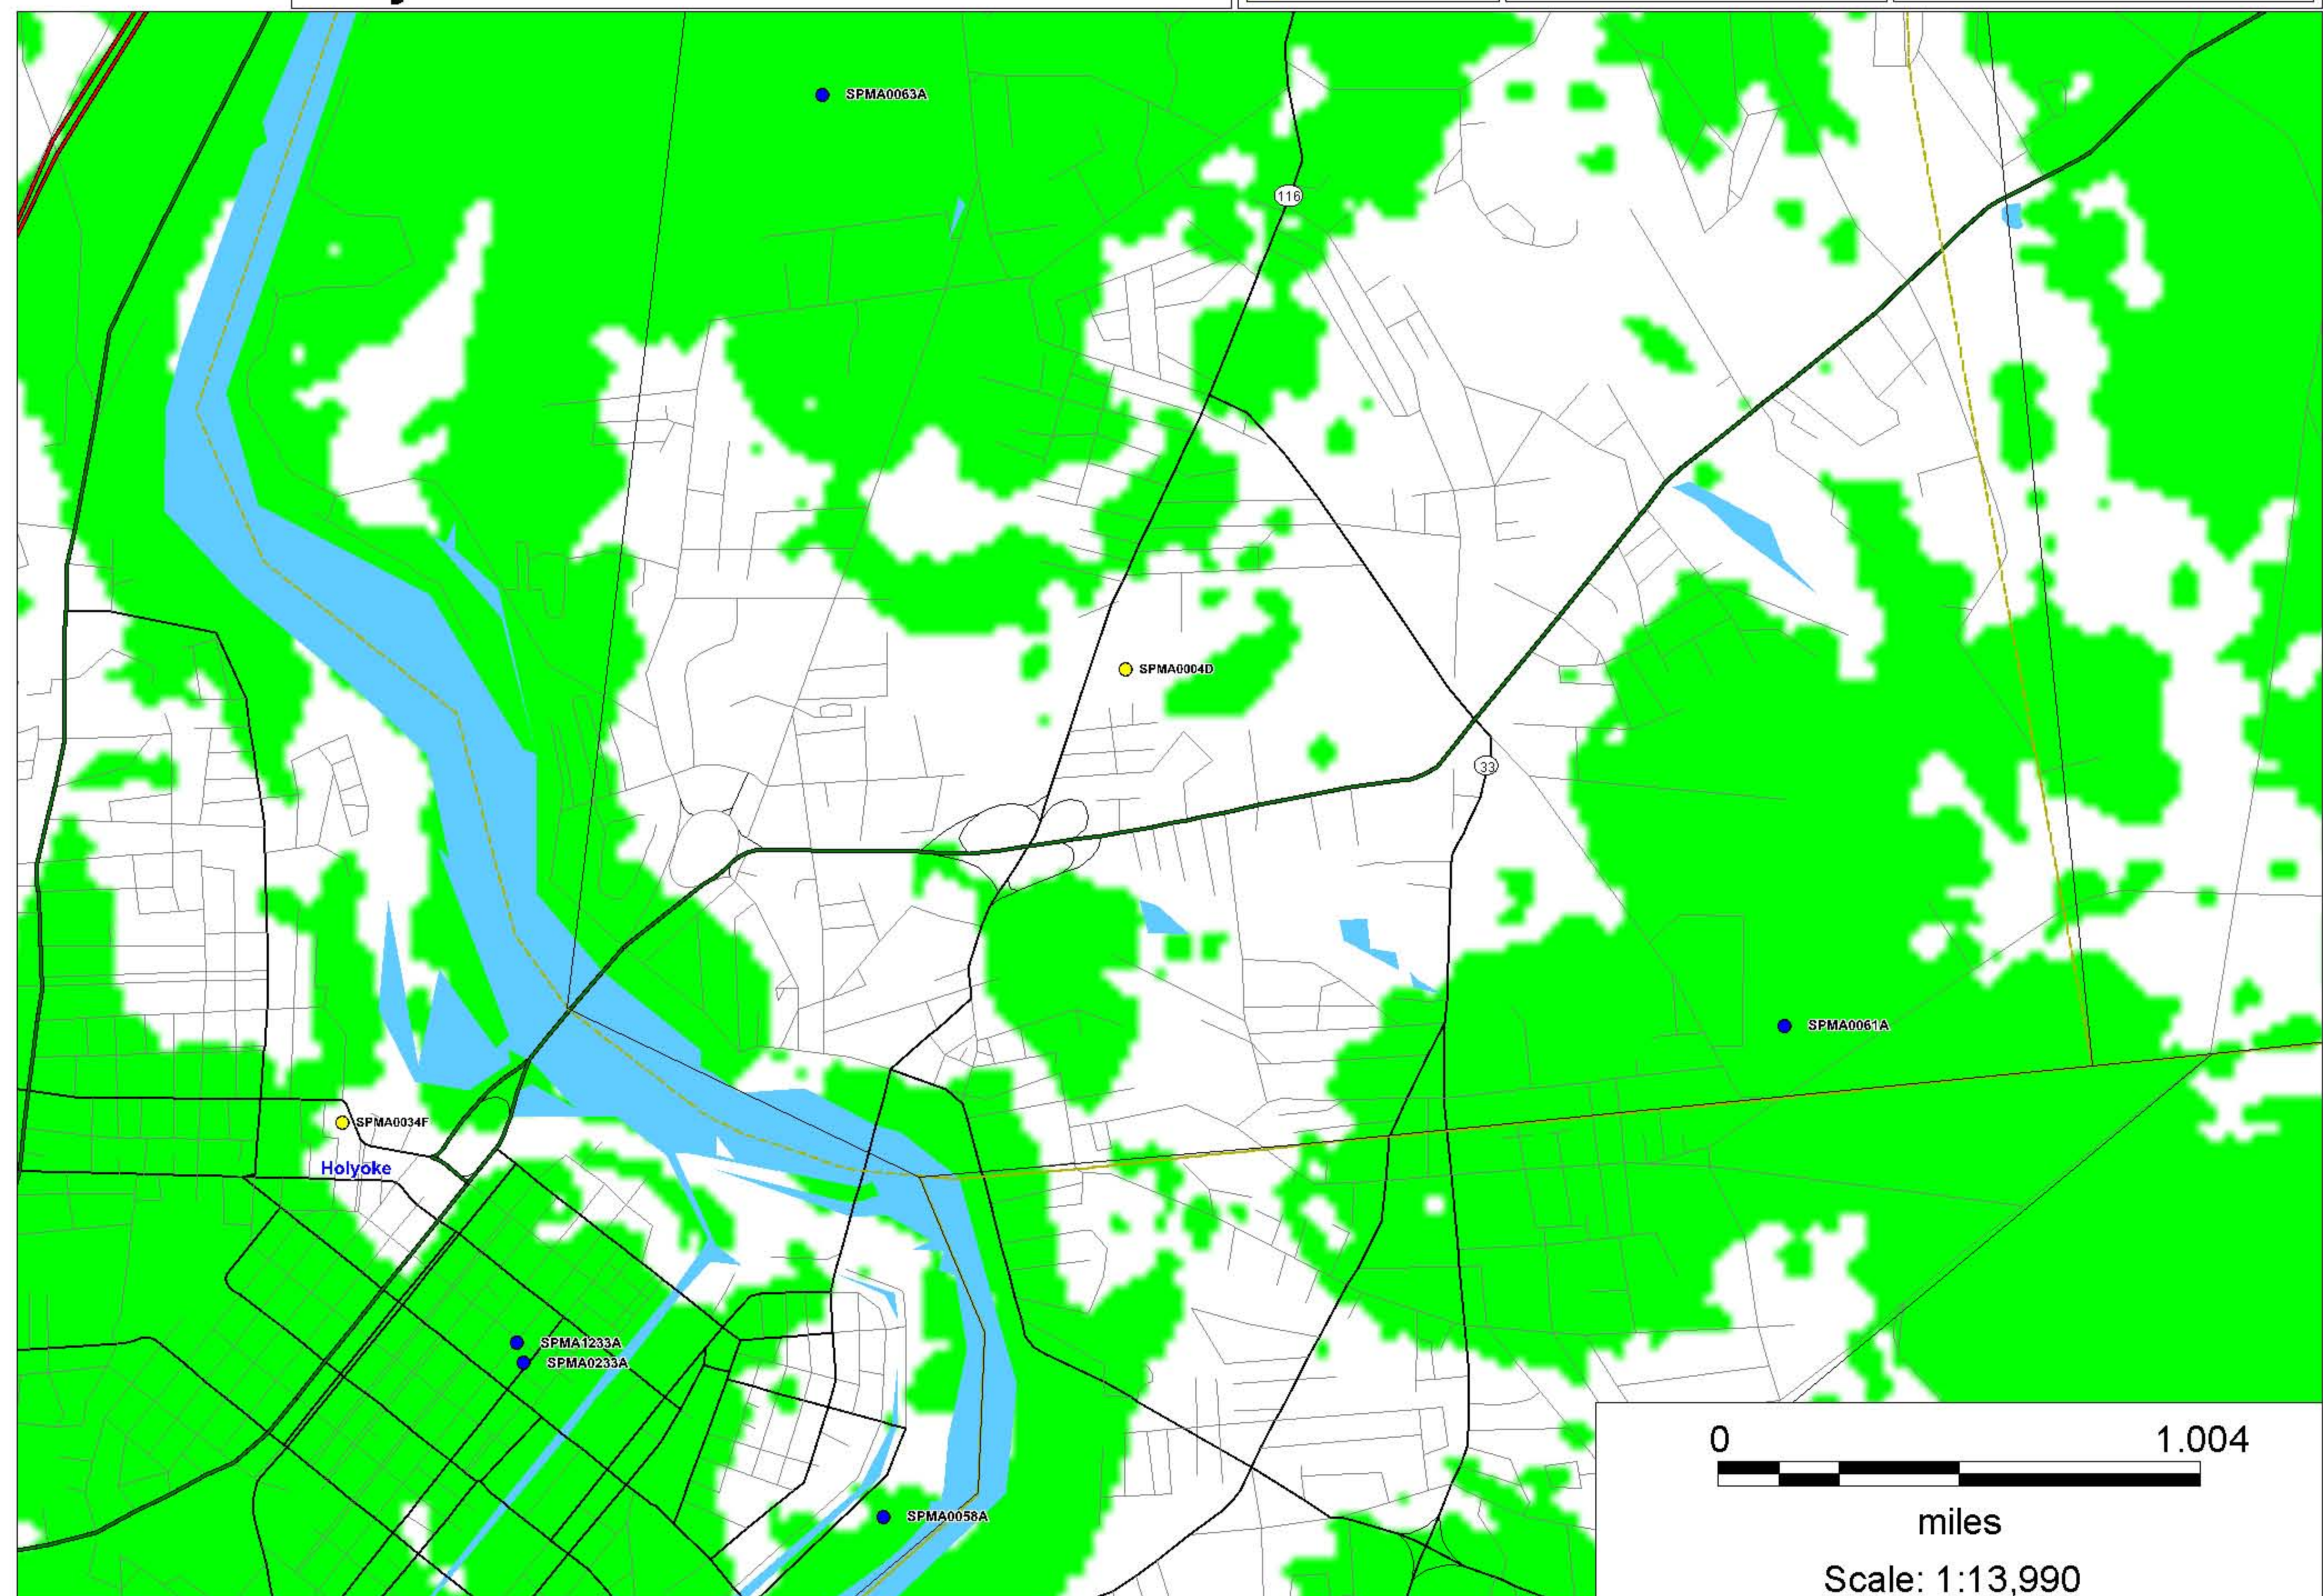

# South Hadley Coverage From Proposed Site (SPM0004D)

**Legend**  
● Existing  
● Proposed

**Signal Strength**  
■ -88 dbm

**Town Boundaries**  
□

# South Hadley Coverage From Existing On-Air Only

**Legend**  
● Existing  
● Proposed

**Signal Strength**  
■ -88 dbm

**Town Boundaries**  
□

# South Hadley Coverage From Existing On-Air + Proposed Site (SPM0004D)

**Legend**  
● Existing  
● Proposed

**Signal Strength**  
■ -88 dbm

**Town Boundaries**  
□