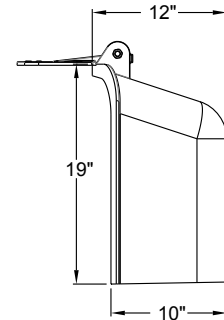

BEEHIVE FRAMES AND GRATES

Beehive Assembly Options

Frame Height	Flange Size	Grate Size	Grate Height	Product Number
Beehive Grate				
6	28 1/4	22	7	OMA801300020
7	35 7/16	26	6	OMN120500025

Note: all dimensions are in inches.

OMA801300020 22" x 6" frame and beehive grate

TRAPS AND HOODS

OMAL20200001 catch basin hood

OMAL20200005 catch basin hood