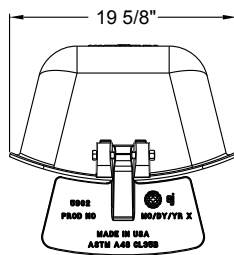

BEEHIVE FRAMES AND GRATES

Beehive Assembly Options

Frame Height	Flange Size	Grate Size	Grate Height	Product Number
Beehive Grate				
6	28 1/4	22	7	OMA801300020
7	35 7/16	26	6	OMN120500025

Note: all dimensions are in inches.

OMA801300020 22" x 6" frame and beehive grate

TRAPS AND HOODS

OMAL20200001 catch basin hood

OMAL20200005 catch basin hood