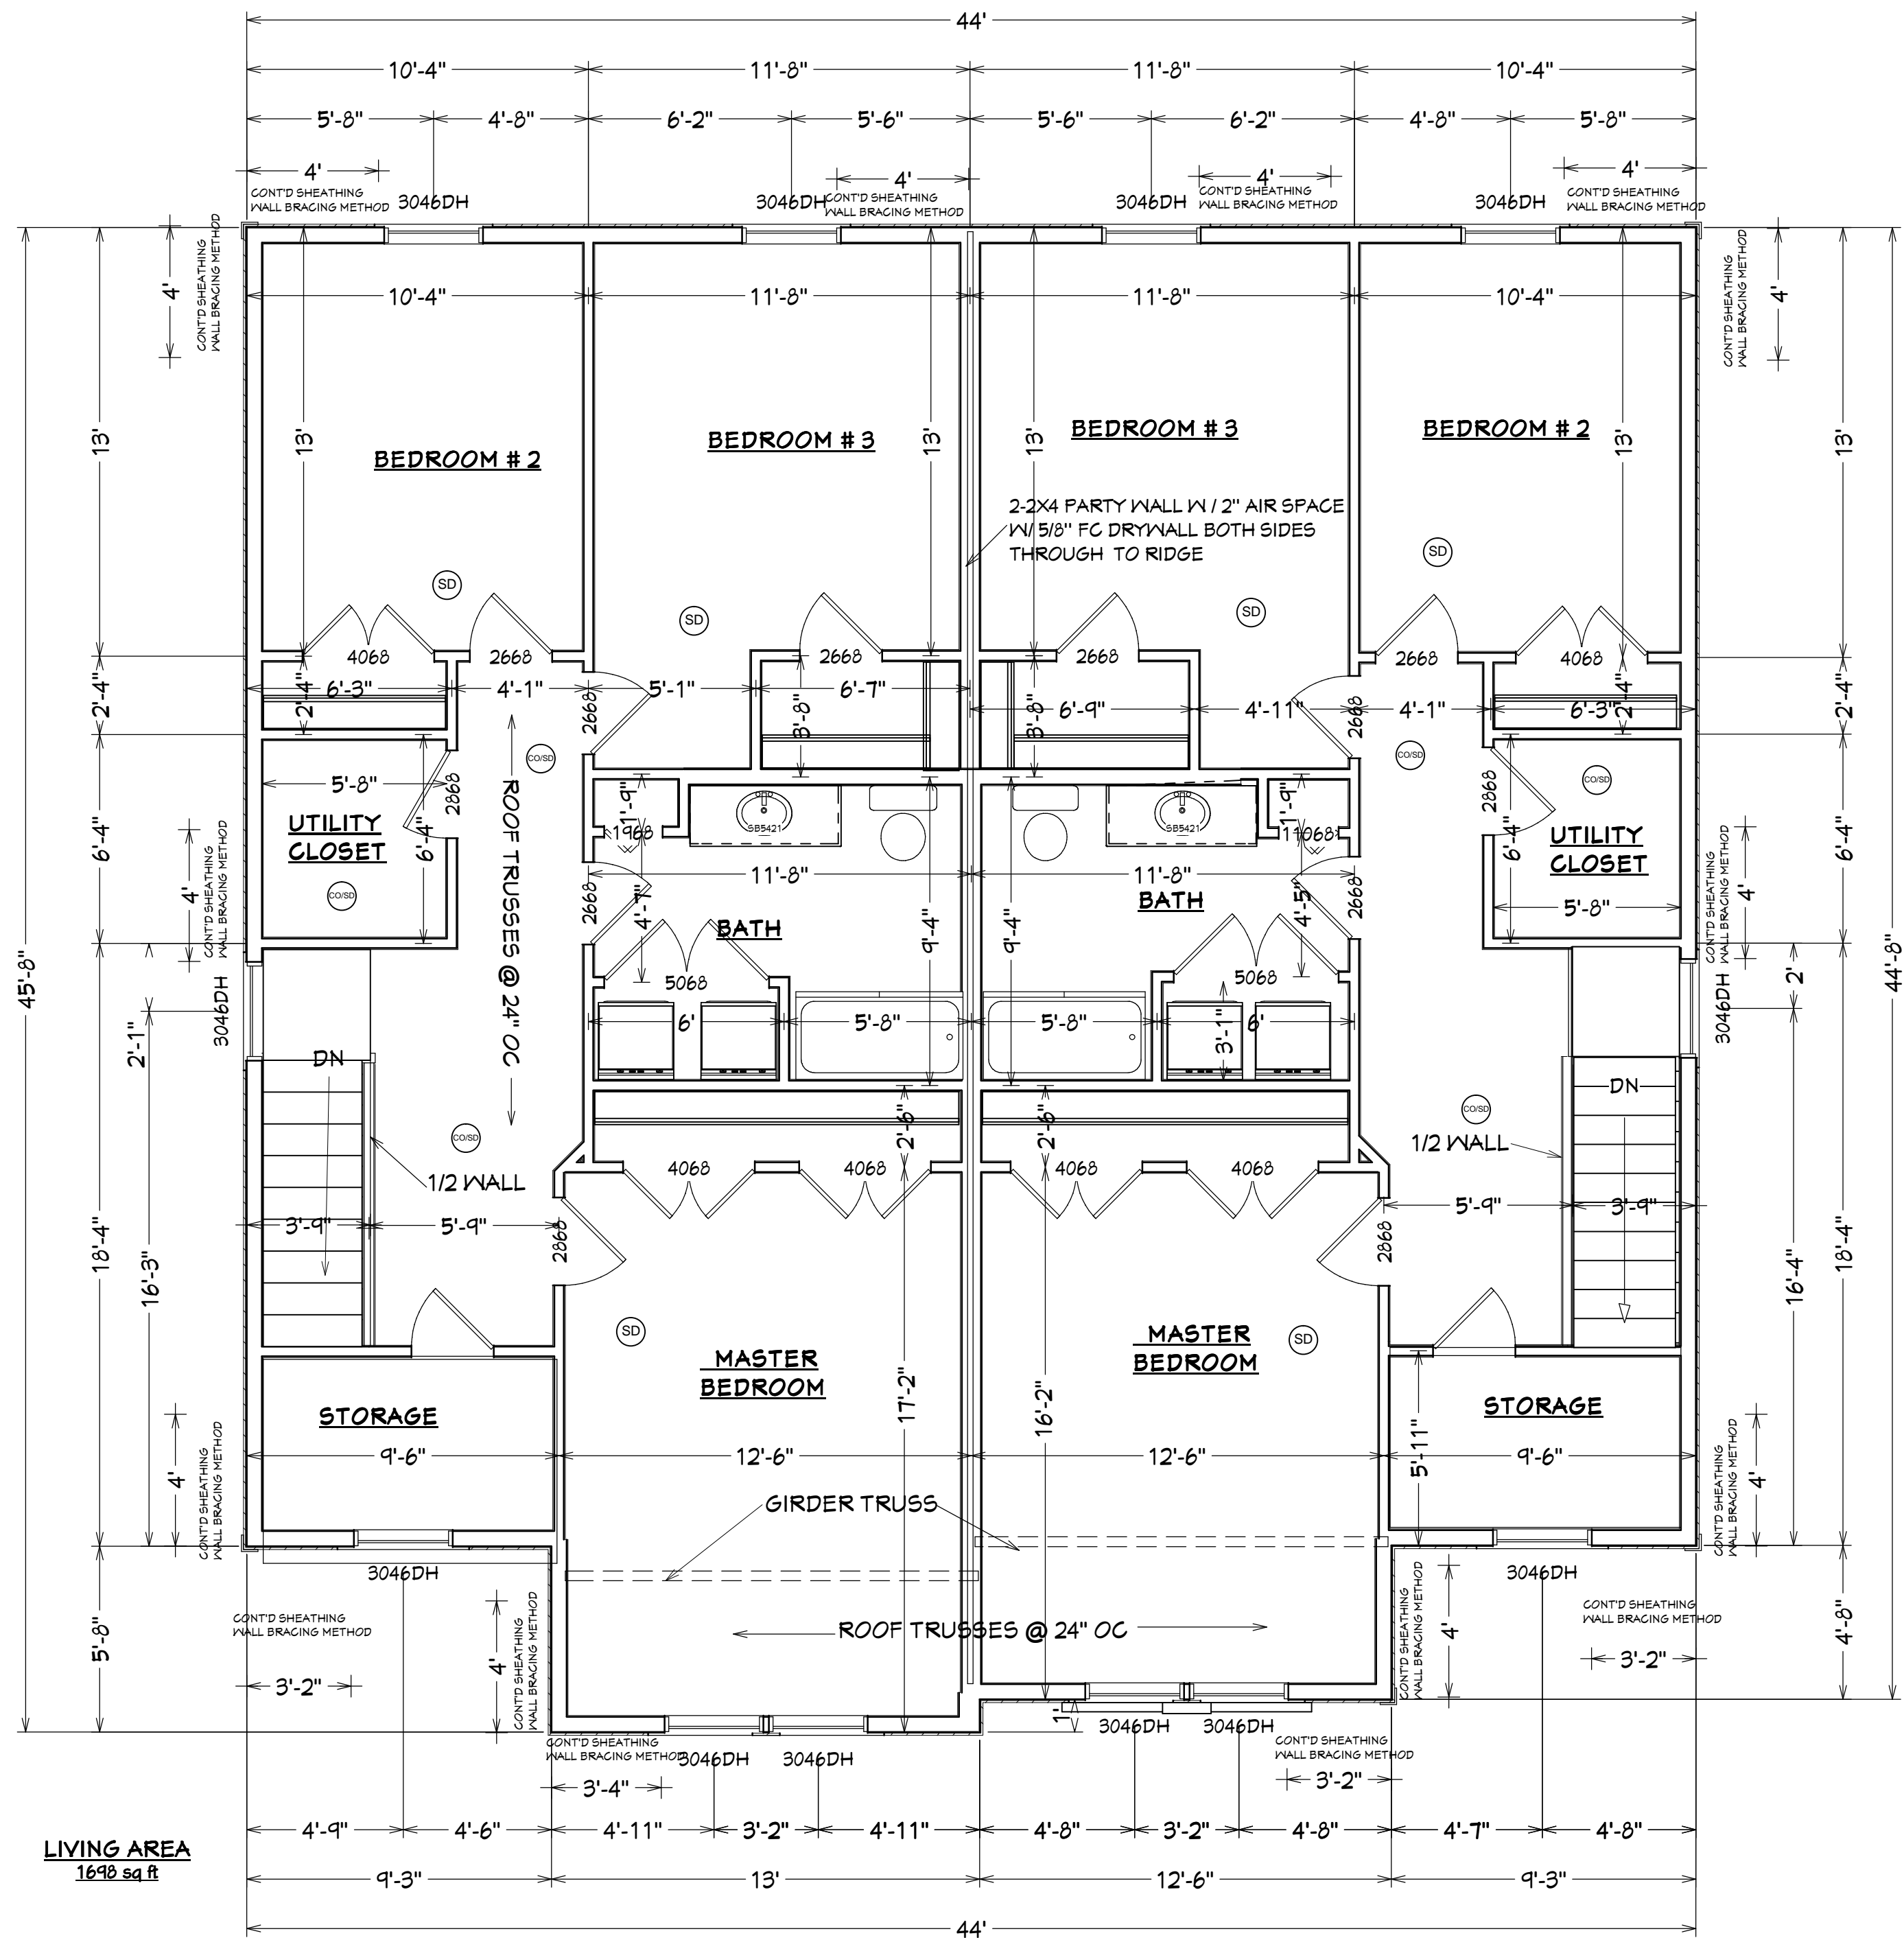

LIVING AREA
1293 sq ft

FIRST FLOOR PLAN

SCALE 1/4"=1'0"

PLAN PREPARED FOR GERRY CORDEERE
SOUTH HADLEY MA

PLAN PROVIDED BY
LAURA'S ARCH DRAFTING
220 TAYLOR ST GRANBY MA
467-2899

LIVING AREA
1690 sq ft

SECOND FLOOR PLAN

SCALE 1/4"=1'0"

PLAN PREPARED FOR GERRY CORDEERE
SOUTH HADLEY MA

PLAN PROVIDED BY
LAURA'S ARCH DRAFTING
220 TAYLOR ST GRANBY MA
467-2899