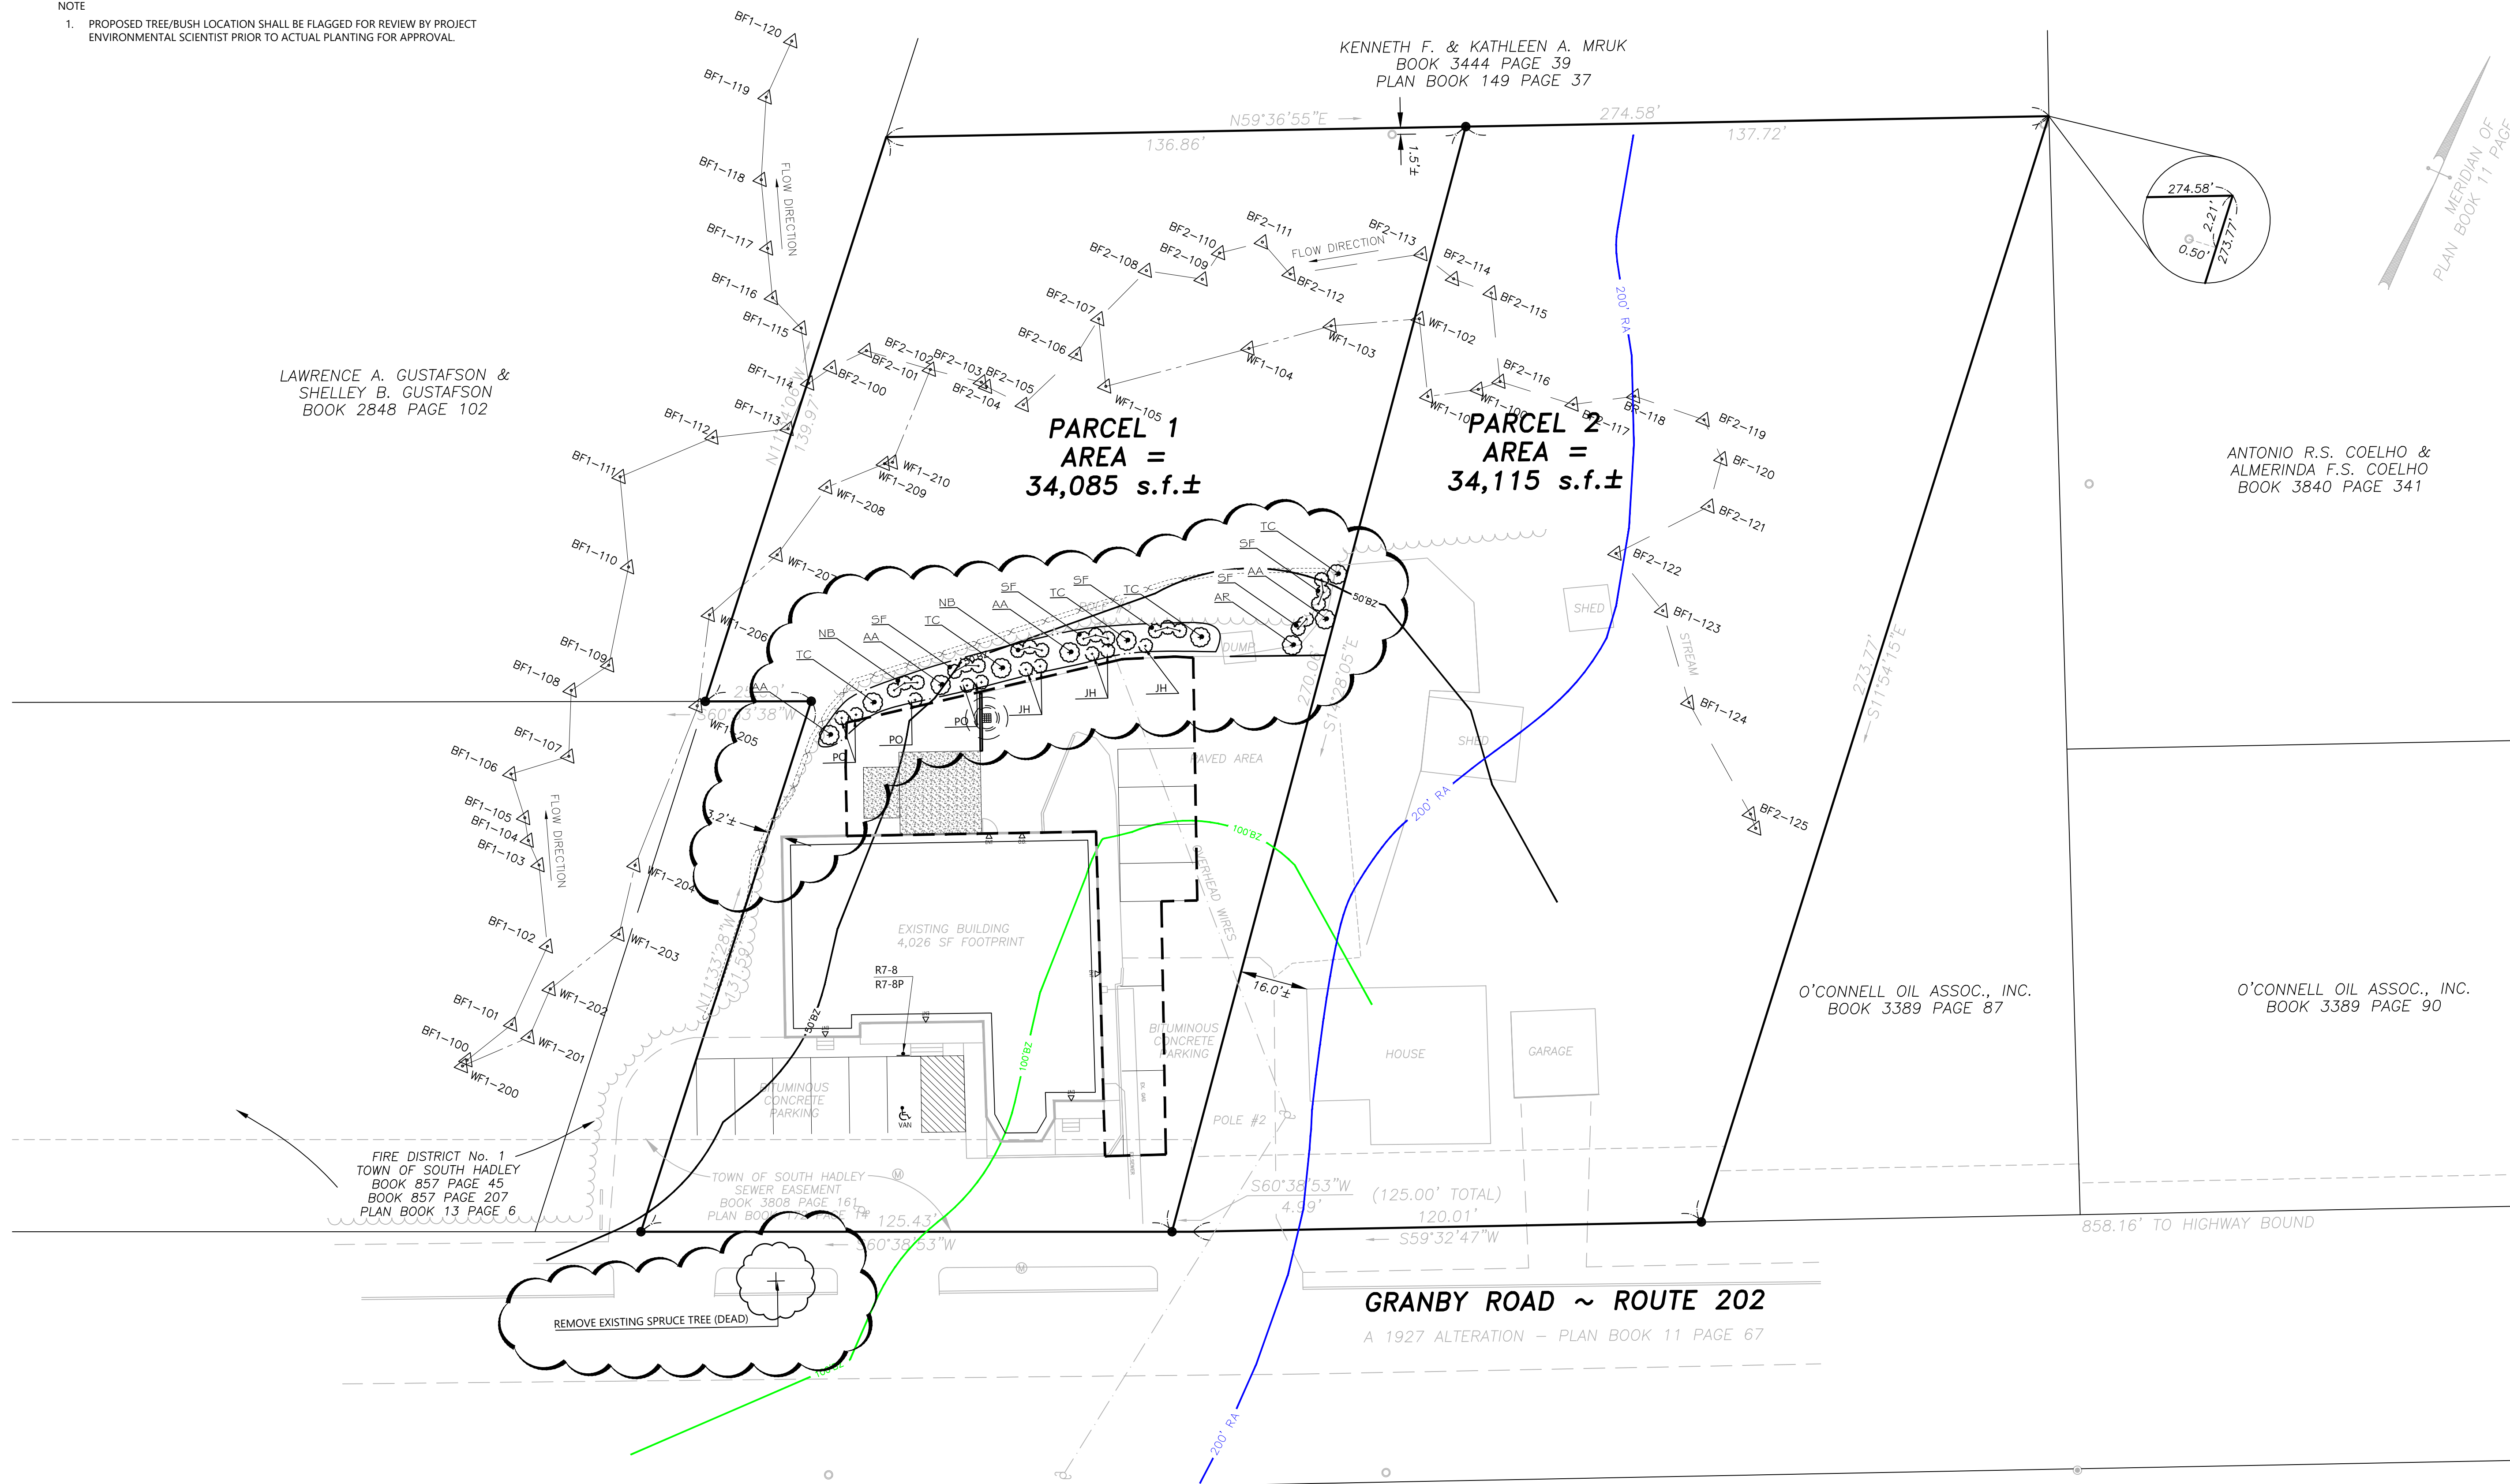

Symbol	Botanical Name	QTY	Common Name	SIZE
Trees				
AR	Acer rubrum	1	Red Maple	1" TO 1 1/2" CALIPER
AA	Amelanchier Arborea	4	Downy Serviceberry	1" TO 1 1/2" CALIPER
TC	Crataegus crus-galli inermis	5	Thornless Cockspur Hawthorn	1" TO 1 1/2" CALIPER
Shrubs				
SF	Comptonia peregrina	14	Sweet Fern	1" TO 1 1/2" CALIPER
NB	M. urica pensylvanica	6	Northern Bayberry	1" TO 1 1/2" CALIPER
PO	Physocarpus opulifolius	5	Ninebark	1" TO 1 1/2" CALIPER
JH	Juniperus horizontalis	5	Bar Harbour Creeping Juniper	1" TO 1 1/2" CALIPER

NOTE
1. PROPOSED TREE/BUSH LOCATION SHALL BE FLAGGED FOR REVIEW BY PROJECT ENVIRONMENTAL SCIENTIST PRIOR TO ACTUAL PLANTING FOR APPROVAL.

Delaney's Market, LLC
459 Granby Road
South Hadley, Massachusetts

No.	Revision	Date	Aspt.
1	12/06/22	Field Walk Updates	12/06/22

Designed by: _____ Checked by: _____
Issued for: _____ Date: _____
Review October 24, 2022

Not for Construction
Drawing Title
Mitigation Planting Plan
Drawing Number

P-1

Sheet 4 of 6

Project Number
42807.00

Saved Tuesday, December 6, 2022 4:05:11 PM. FURMAN Plotted Wednesday, December 7, 2022 11:39:22 AM John Furman