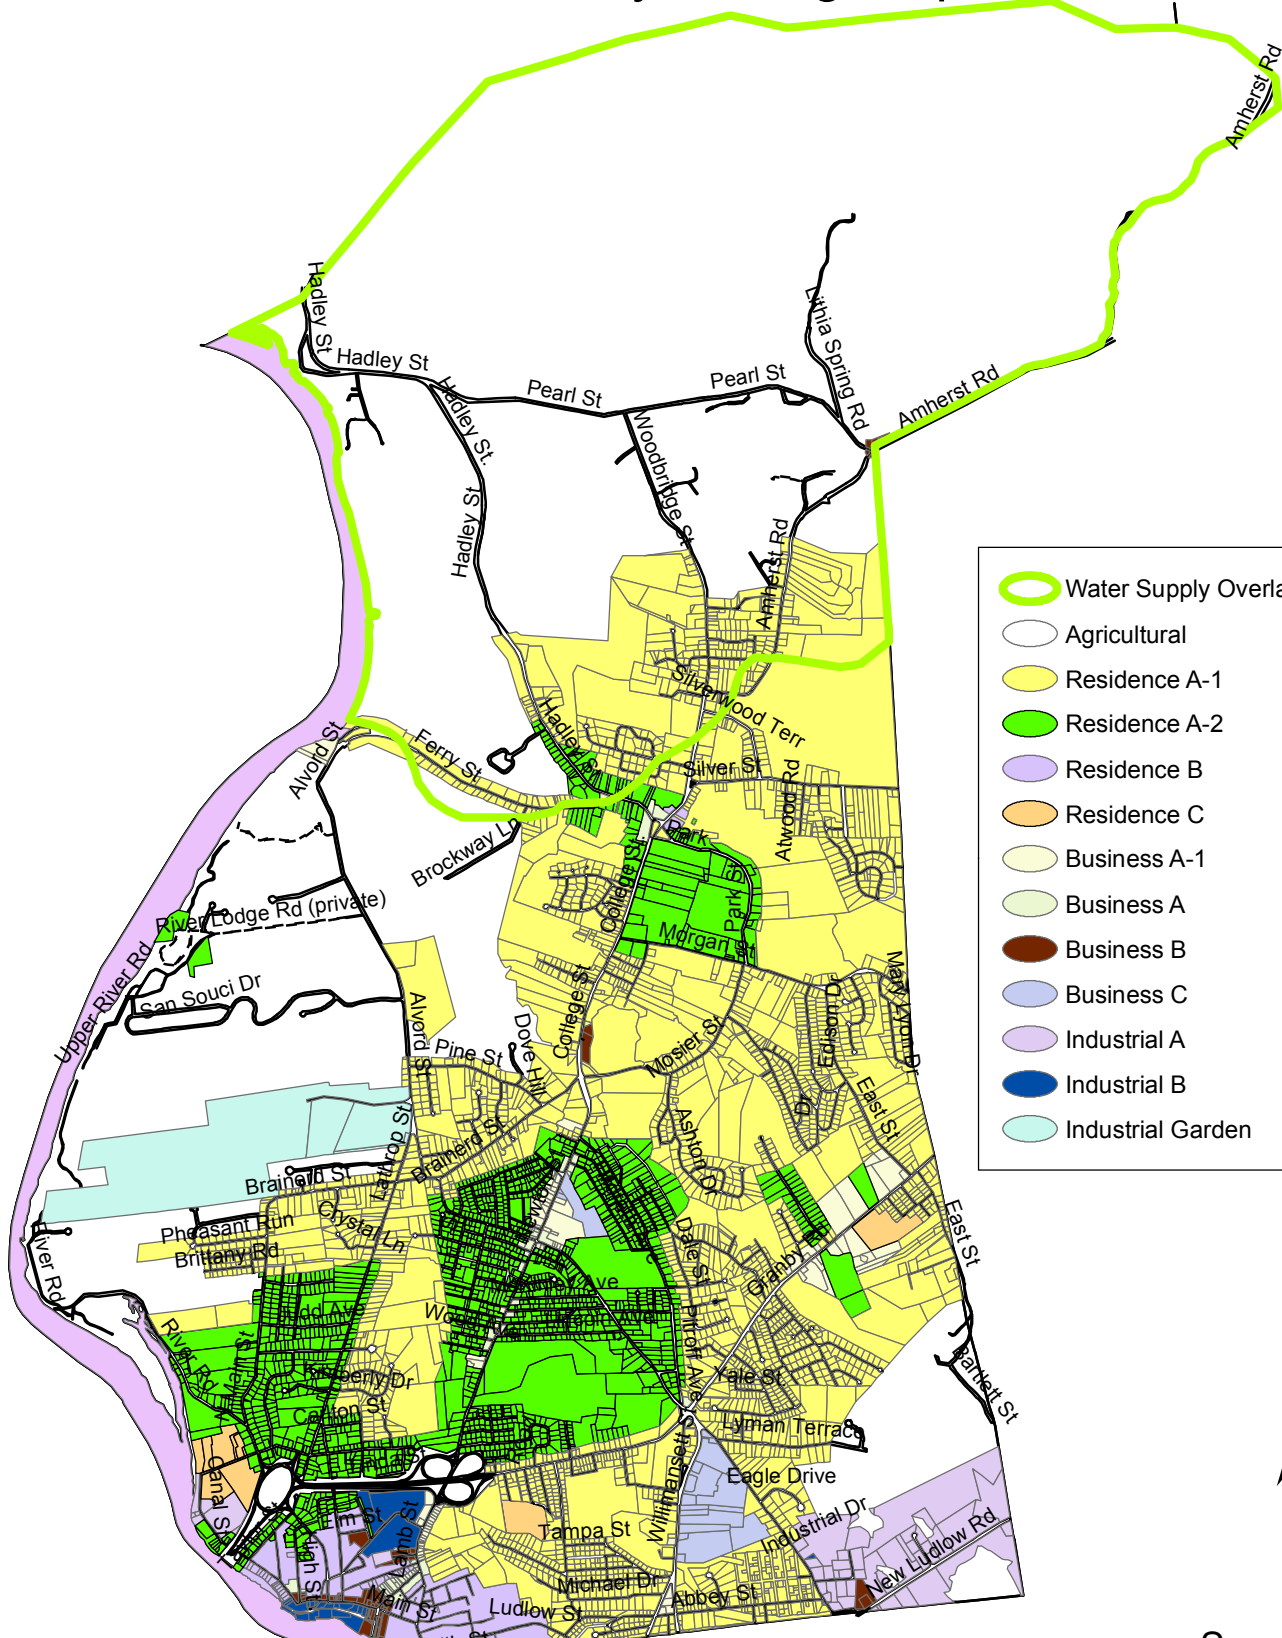

# Town of South Hadley Zoning Map, March 2013

- Water Supply Overlay District
- Agricultural
- Residence A-1
- Residence A-2
- Residence B
- Residence C
- Business A-1
- Business A
- Business B
- Business C
- Industrial A
- Industrial B
- Industrial Garden

Source:  
 South Hadley  
 Planning Board